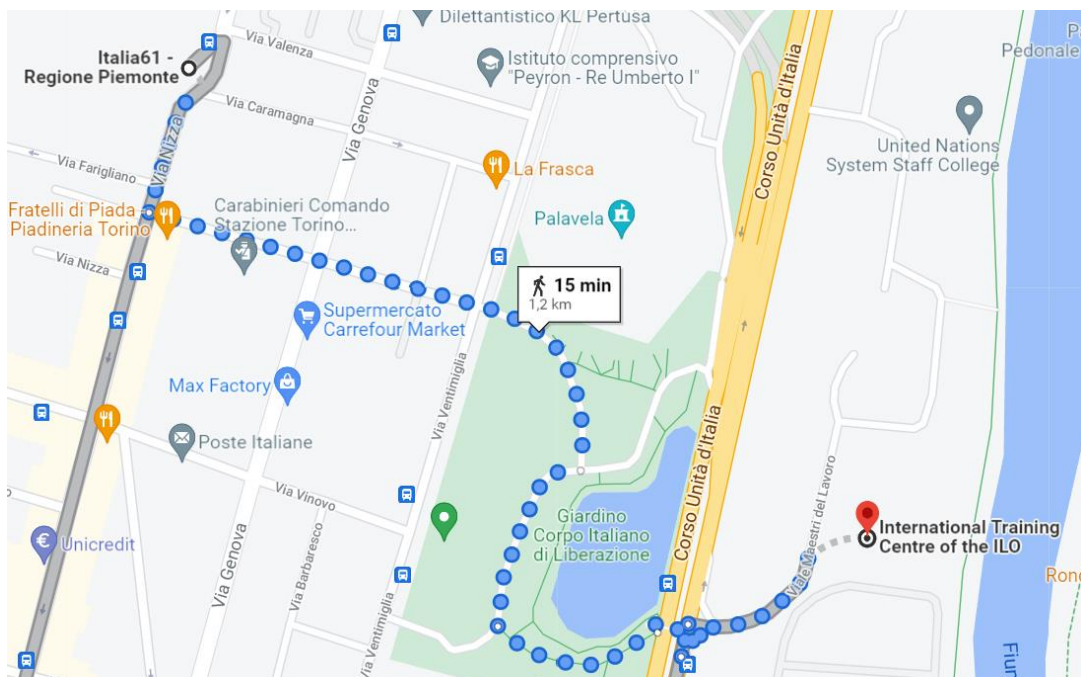

# Venue

All the activities of the school will take place at the Padiglione Piemonte of the International Train Center of the International Labour Organization ITC-ILO.

## How to reach Padiglione Piemonte:

Here is a map of the ITC-ILO Campus:

The Padiglione Piemonte is number 13 in the top-center of the map.

## How to reach the ITC-ILO Campus:

The main entrance of the ITC-ILO Campus is on Viale Maestri del Lavoro, 10.

If you are staying at a hotel in the city center, either close to the train station of Torino Porta Nuova or to the one of Torino Porta Susa, the best way to reach the ITC-ILO Campus is by the subway.

Here is a map of the unique subway line in Turin:

To reach the ITC-ILO Campus, the best way is by far the following:

- take the subway in direction BENGASI and get off at the stop ITALIA 61.
- From the stop ITALIA 61, the Campus is a 15 minute walk: