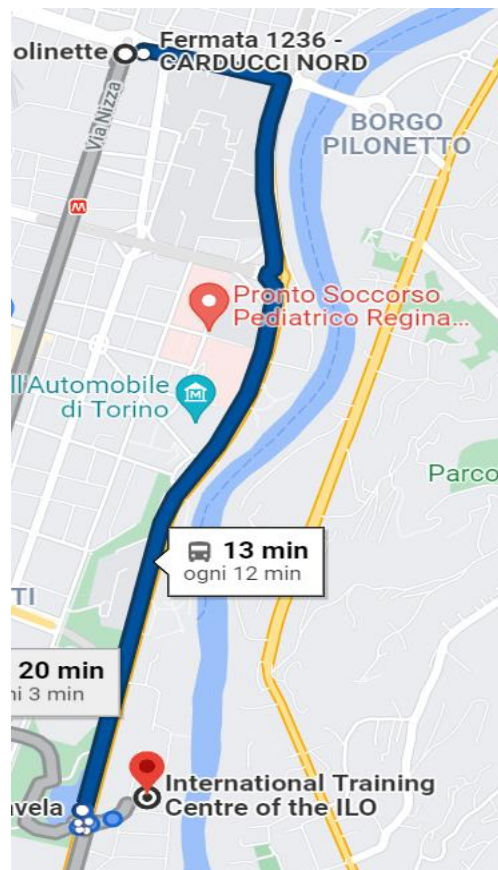

## How to reach Padiglione Piemonte:

Here is a map of the ITC-ILO Campus:

The Padiglione Piemonte is number 13 in the top-center of the map.

## How to reach the ITC-ILO Campus:

The main entrance of the ITC-ILO Campus is on Viale Maestri del Lavoro, 10.

If you are staying at a hotel in the city center, either close to the train station of Torino Porta Nuova or to the one of Torino Porta Susa, the best way to reach the ITC-ILO Campus is by the subway.

Here is a map of the unique subway line in Turin:

To reach the ITC-ILO Campus, the best way is by far the following:

- take the subway in direction BENGASI and get off at the stop ITALIA 61.
- From the stop ITALIA 61, the Campus is a 15 minute walk:

Alternatively:

- Take the subway in direction BENGASI and get off at the stop CARDUCCI.
- From the subway stop CARDUCCI reach the bus stop 1236-CARDUCCI NORD:

- Take either the bus 45 or 45/ and get off at the stop PALAVELA